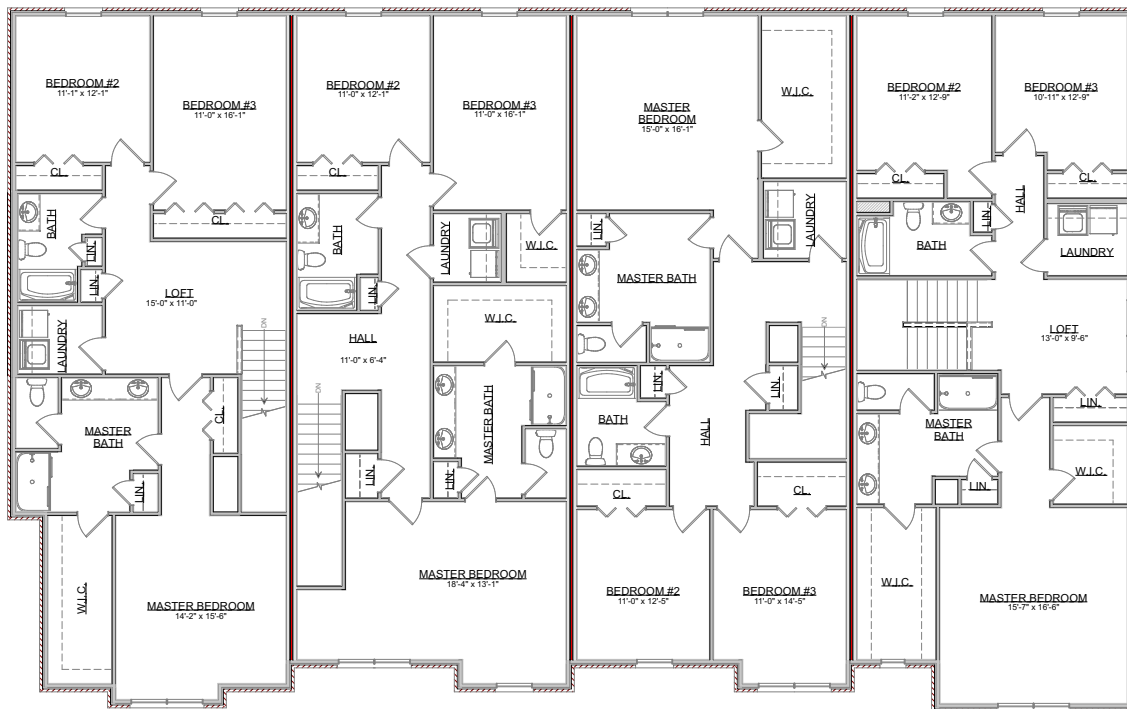

The Preserve

The Townhomes

First Floor

Second Floor

UNIT A
1,990 sq ft

UNIT B
1,974 sq ft

UNIT C
1,974 sq ft

UNIT D
2,033 sq ft