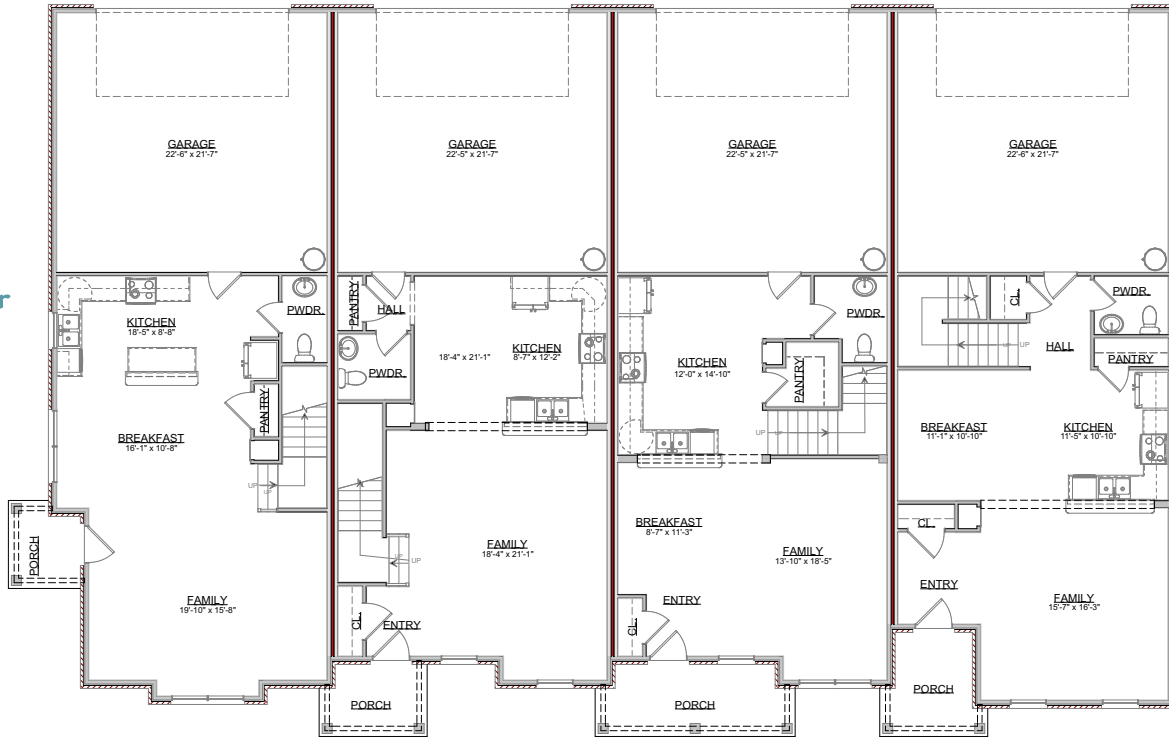

The Preserve

The Townhomes

First Floor

Second Floor

UNIT A
1,990 sq ft

UNIT B
1,974 sq ft

UNIT C
1,974 sq ft

UNIT D
2,033 sq ft