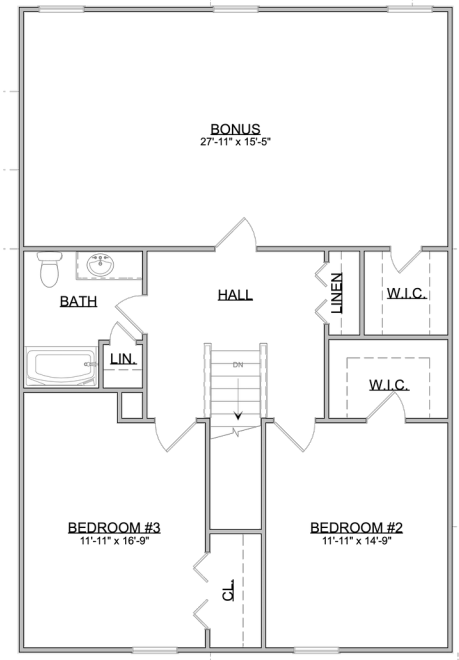

# The Preserve

The Willow  
Master Down Floor Plan

First Floor

Second Floor

First Floor 1,228 sq ft  
 Second Floor 1,183 sq ft  
 Garage 463 sq ft

Total Living Area 2,411 sq ft