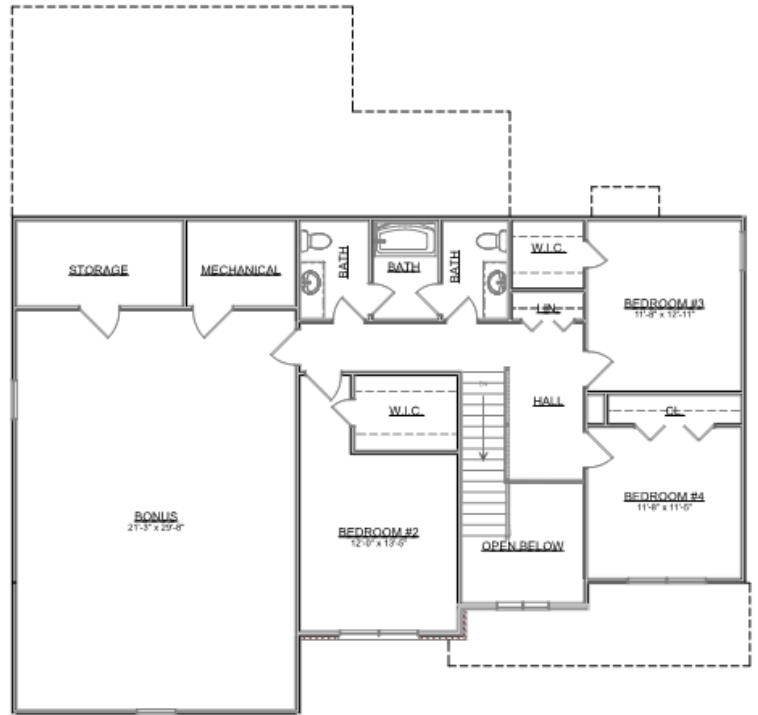

The Preserve

The Heartland
An Estate Home

First Floor

Second Floor

First Floor	1,717 sq ft
Second Floor	1,680 sq ft
Garage	652 sq ft
Total Living Area	3,397 sq ft