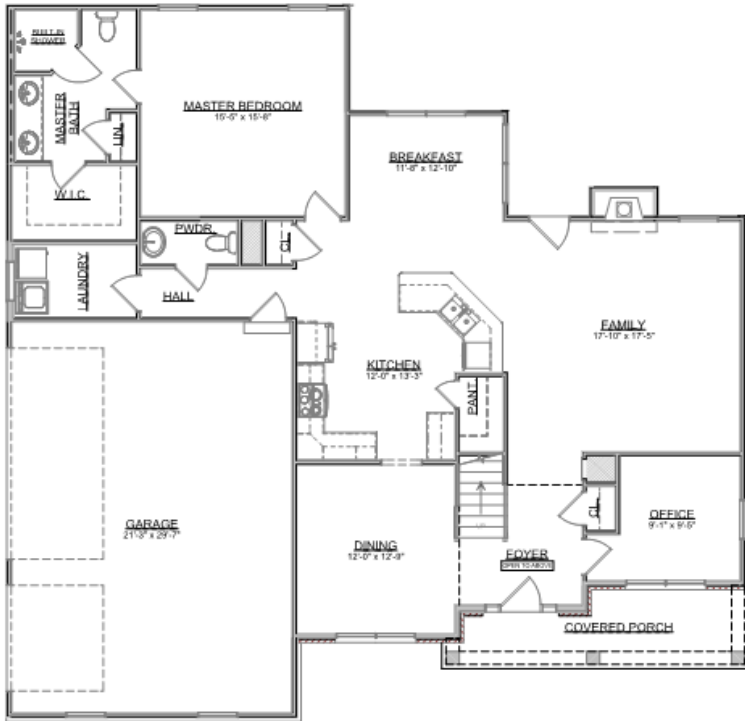

The Preserve

The Heartland
An Estate Home

First Floor

Second Floor

First Floor	1,717 sq ft
Second Floor	1,680 sq ft
Garage	652 sq ft
Total Living Area	3,397 sq ft