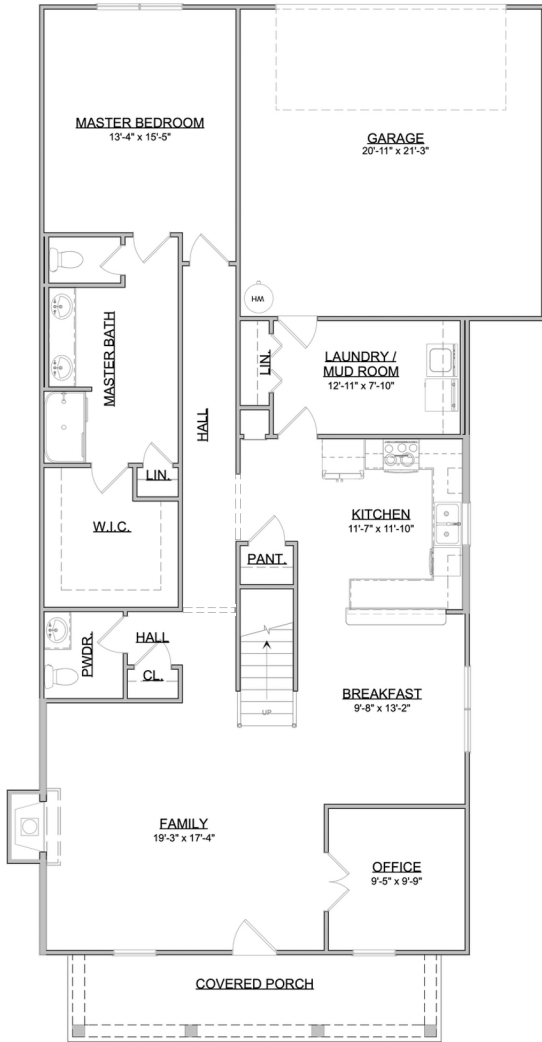

# The Preserve

The Addison  
A Cottage Home

First Floor 1,633 sq ft  
 Second Floor 679 sq ft  
 Garage 464 sq ft

Total Living Area 2,312 sq ft