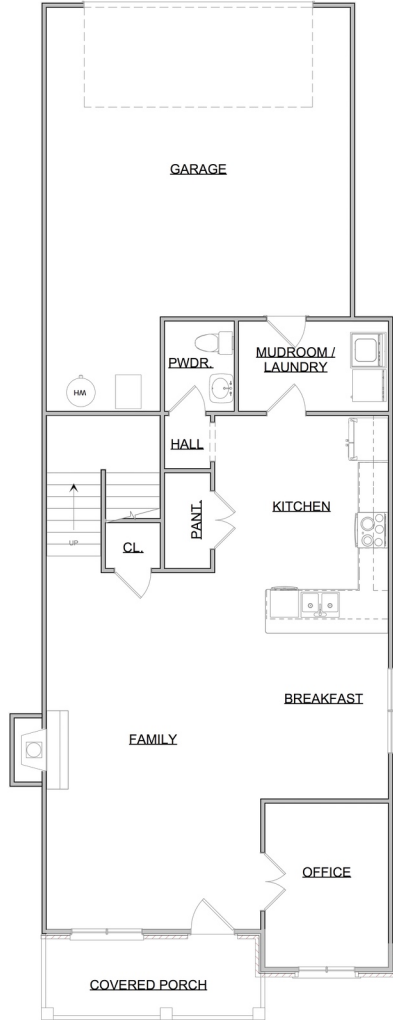

The Preserve

The Prescott
A Cottage Home

First Floor

Second Floor

First Floor 1,038 sq ft
 Second Floor 1,493 sq ft
 Garage 540 sq ft

Total Living Area 2,531 sq ft