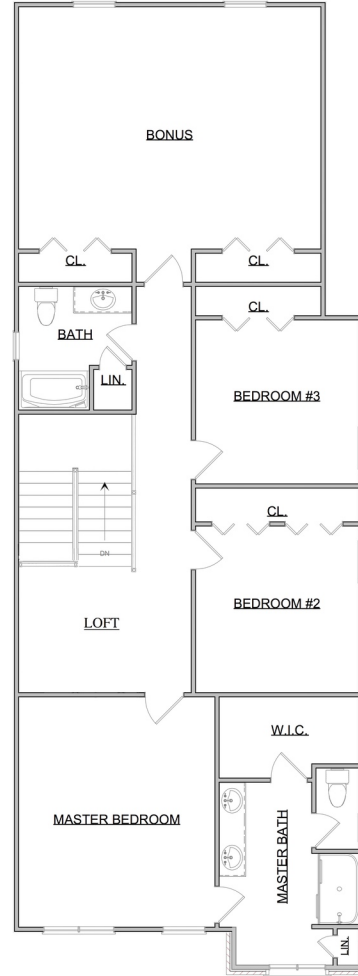

The Preserve

The Prescott
A Cottage Home

First Floor

Second Floor

First Floor 1,038 sq ft
 Second Floor 1,493 sq ft
 Garage 540 sq ft

Total Living Area 2,531 sq ft