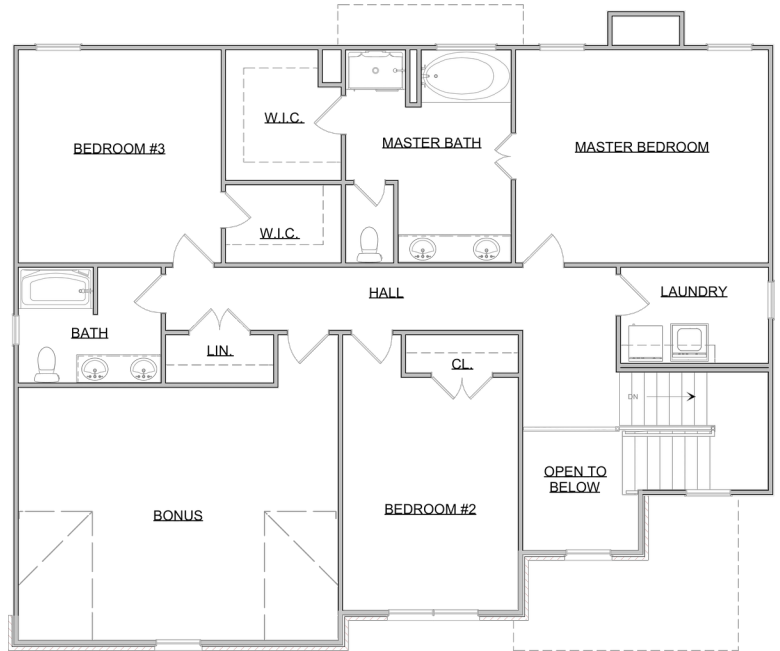

The Preserve

The Brenton
An Estate Home

First Floor

Second Floor

First Floor 1,423 sq ft
 Second Floor 1,724 sq ft
 Garage 477 sq ft

Total Living Area 3,147 sq ft