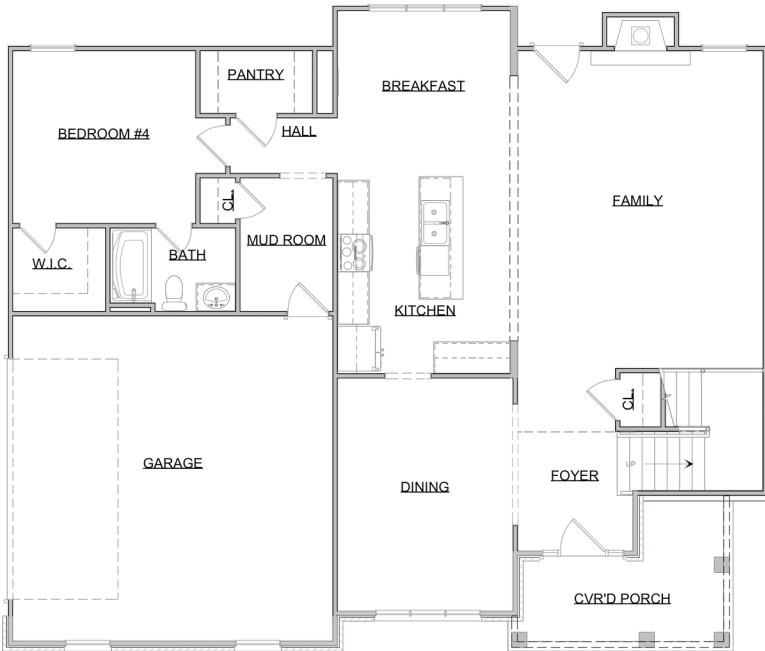

The Preserve

The Brenton
An Estate Home

First Floor

Second Floor

First Floor 1,423 sq ft
 Second Floor 1,724 sq ft
 Garage 477 sq ft

Total Living Area 3,147 sq ft