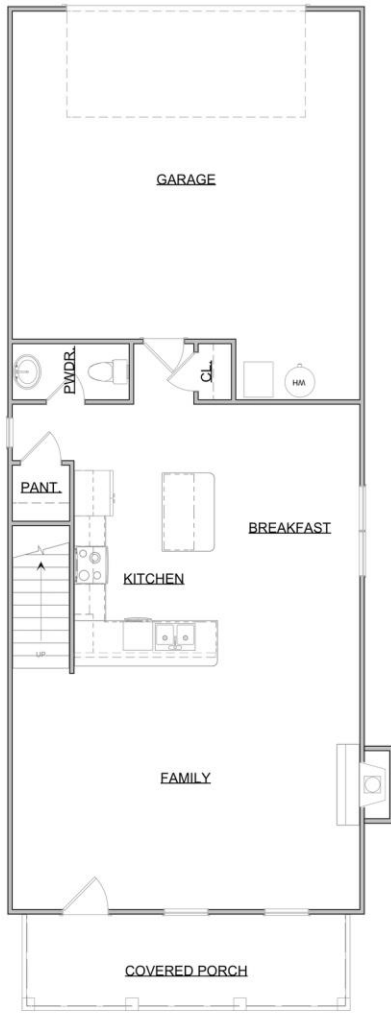

The Preserve

The Houghton
A Cottage Home

First Floor

Second Floor

First Floor 888 sq ft
 Second Floor 1,388 sq ft
 Garage 563 sq ft

Total Living Area 2,276 sq ft