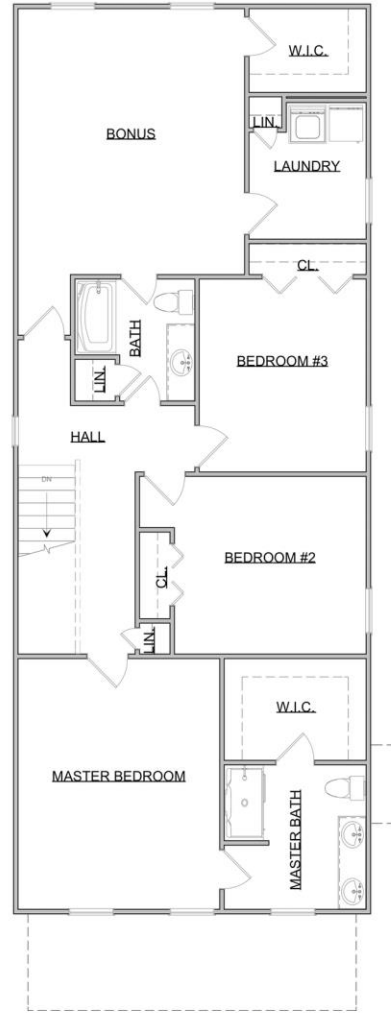

The Preserve

The Houghton
A Cottage Home

First Floor

Second Floor

First Floor 888 sq ft
 Second Floor 1,388 sq ft
 Garage 563 sq ft

Total Living Area 2,276 sq ft