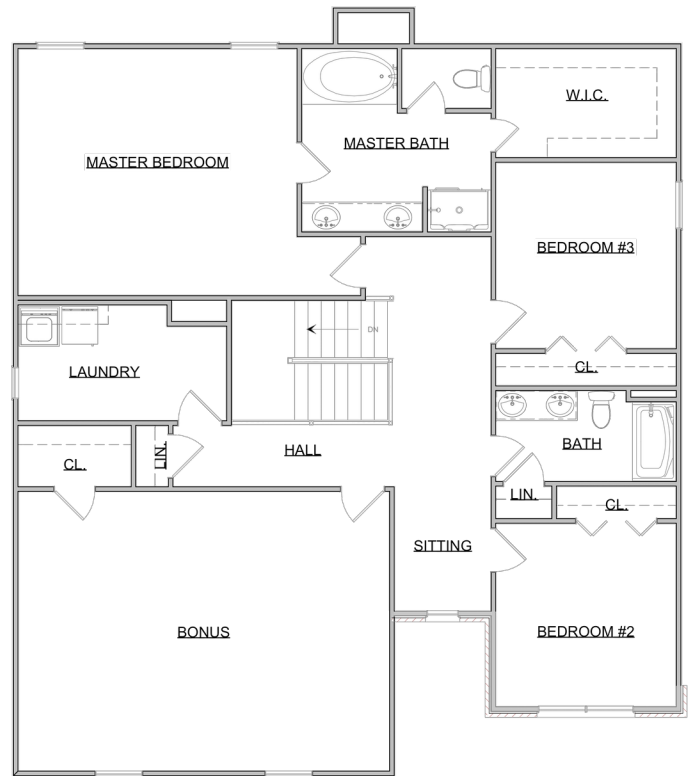

The Preserve

The Huntington
An Estate Home

First Floor

Second Floor

First Floor 1,300 sq ft
Second Floor 1,750 sq ft
Garage 524 sq ft

Total Living Area 3,050 sq ft