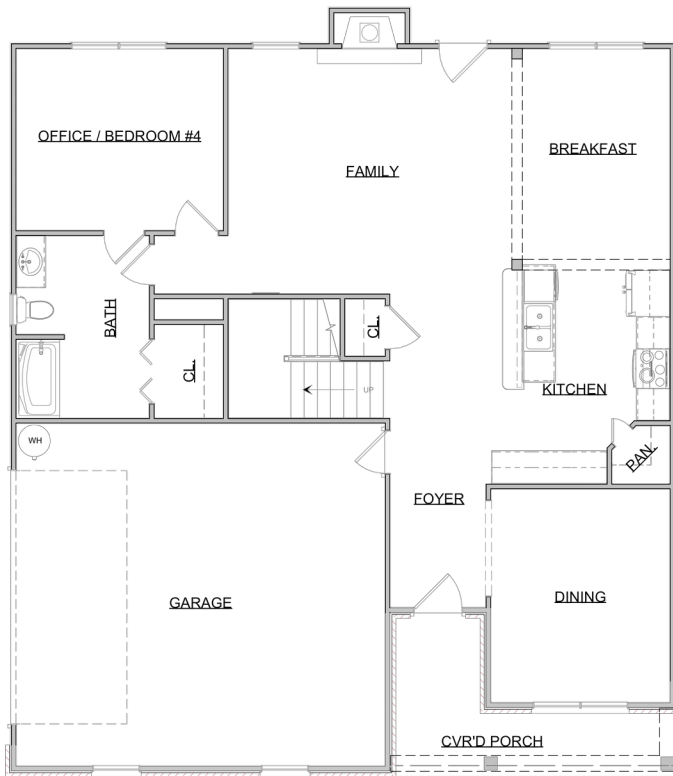

The Preserve

The Huntington
An Estate Home

First Floor

Second Floor

First Floor 1,300 sq ft
Second Floor 1,750 sq ft
Garage 524 sq ft

Total Living Area 3,050 sq ft