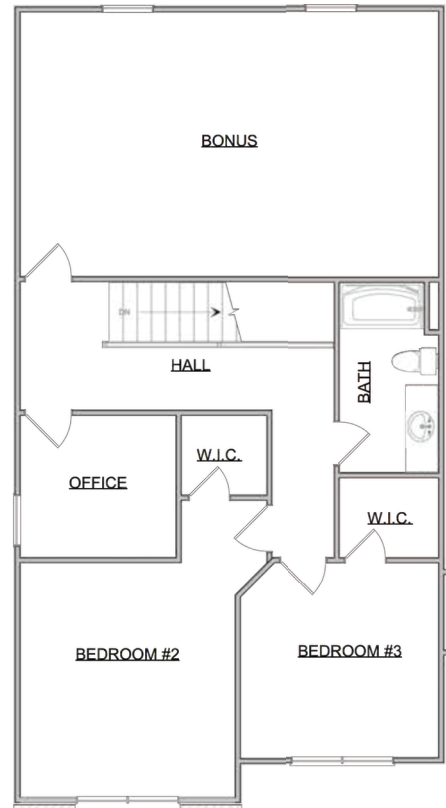

The Preserve

The Rymann
A Carriage Home

First Floor

Second Floor

First Floor	1,264 sq ft
Second Floor	1,121 sq ft
Garage	622 sq ft
Total Living Area	2,385 sq ft