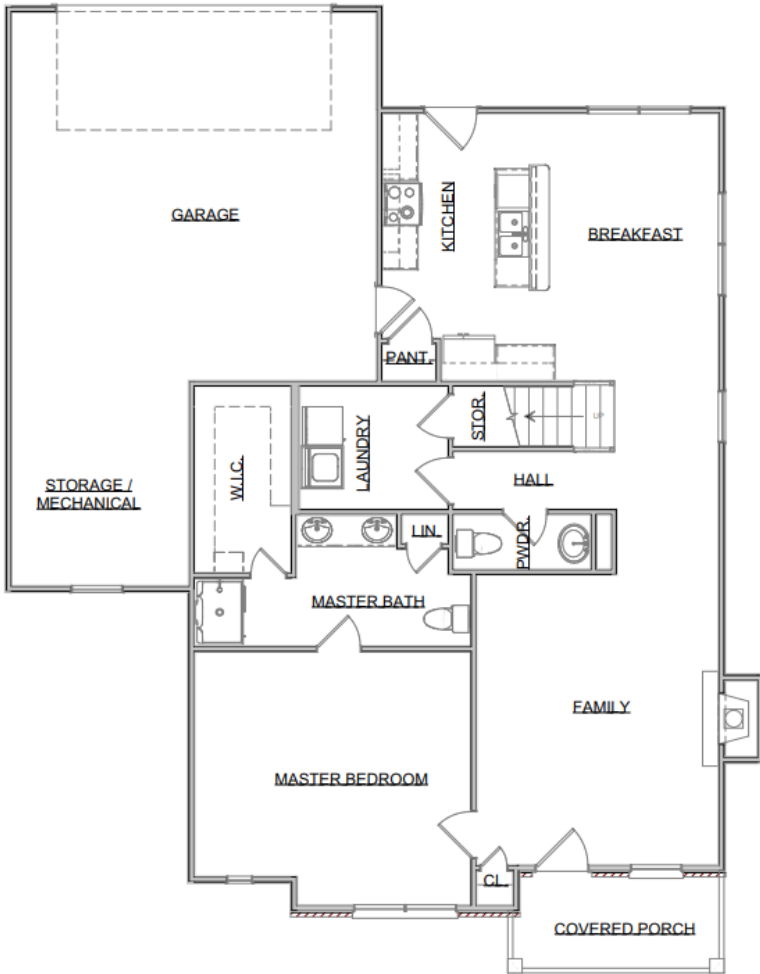

The Preserve

The Rymann
A Carriage Home

First Floor

Second Floor

First Floor	1,264 sq ft
Second Floor	1,121 sq ft
Garage	622 sq ft
Total Living Area	2,385 sq ft